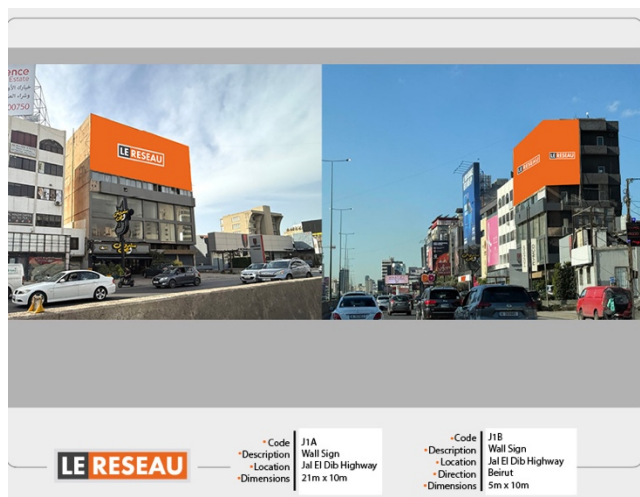

To All Advertising Agencies & Clients

Dear Partners,

We are delighted to announce the newest addition to our network: a one-of-a-kind wall sign.

This exclusive location offers unmatched visibility and premium exposure for your campaigns. With its strategic placement, your brand will benefit from greater impact and a commanding market presence.

We look forward to collaborating with you to maximize the potential of this exciting new wall sign.

Location: Jal El Dib Highway

Kind Regards,

Tree Ad