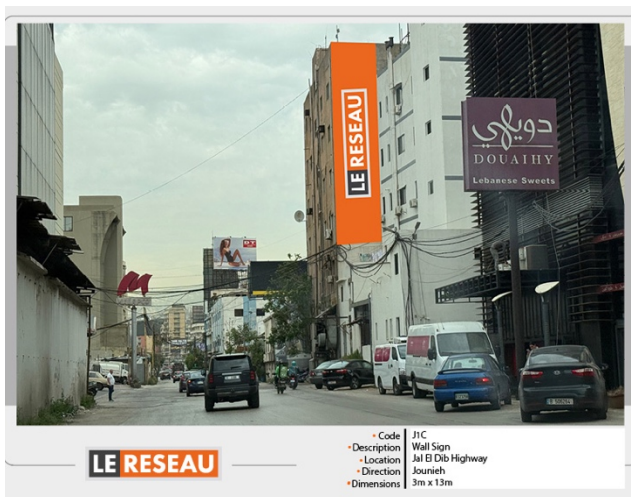

To All Advertising Agencies & Clients

Dear Partners,

We are delighted to announce the newest addition to our network: a one-of-a-kind wall sign.

This exclusive location offers unmatched visibility and premium exposure for your campaigns. With its strategic placement, your brand will benefit from greater impact and a commanding market presence.

We look forward to collaborating with you to maximize the potential of this exciting new wall sign.

Location: Jal El Dib Highway

Kind Regards,

Tree Ad